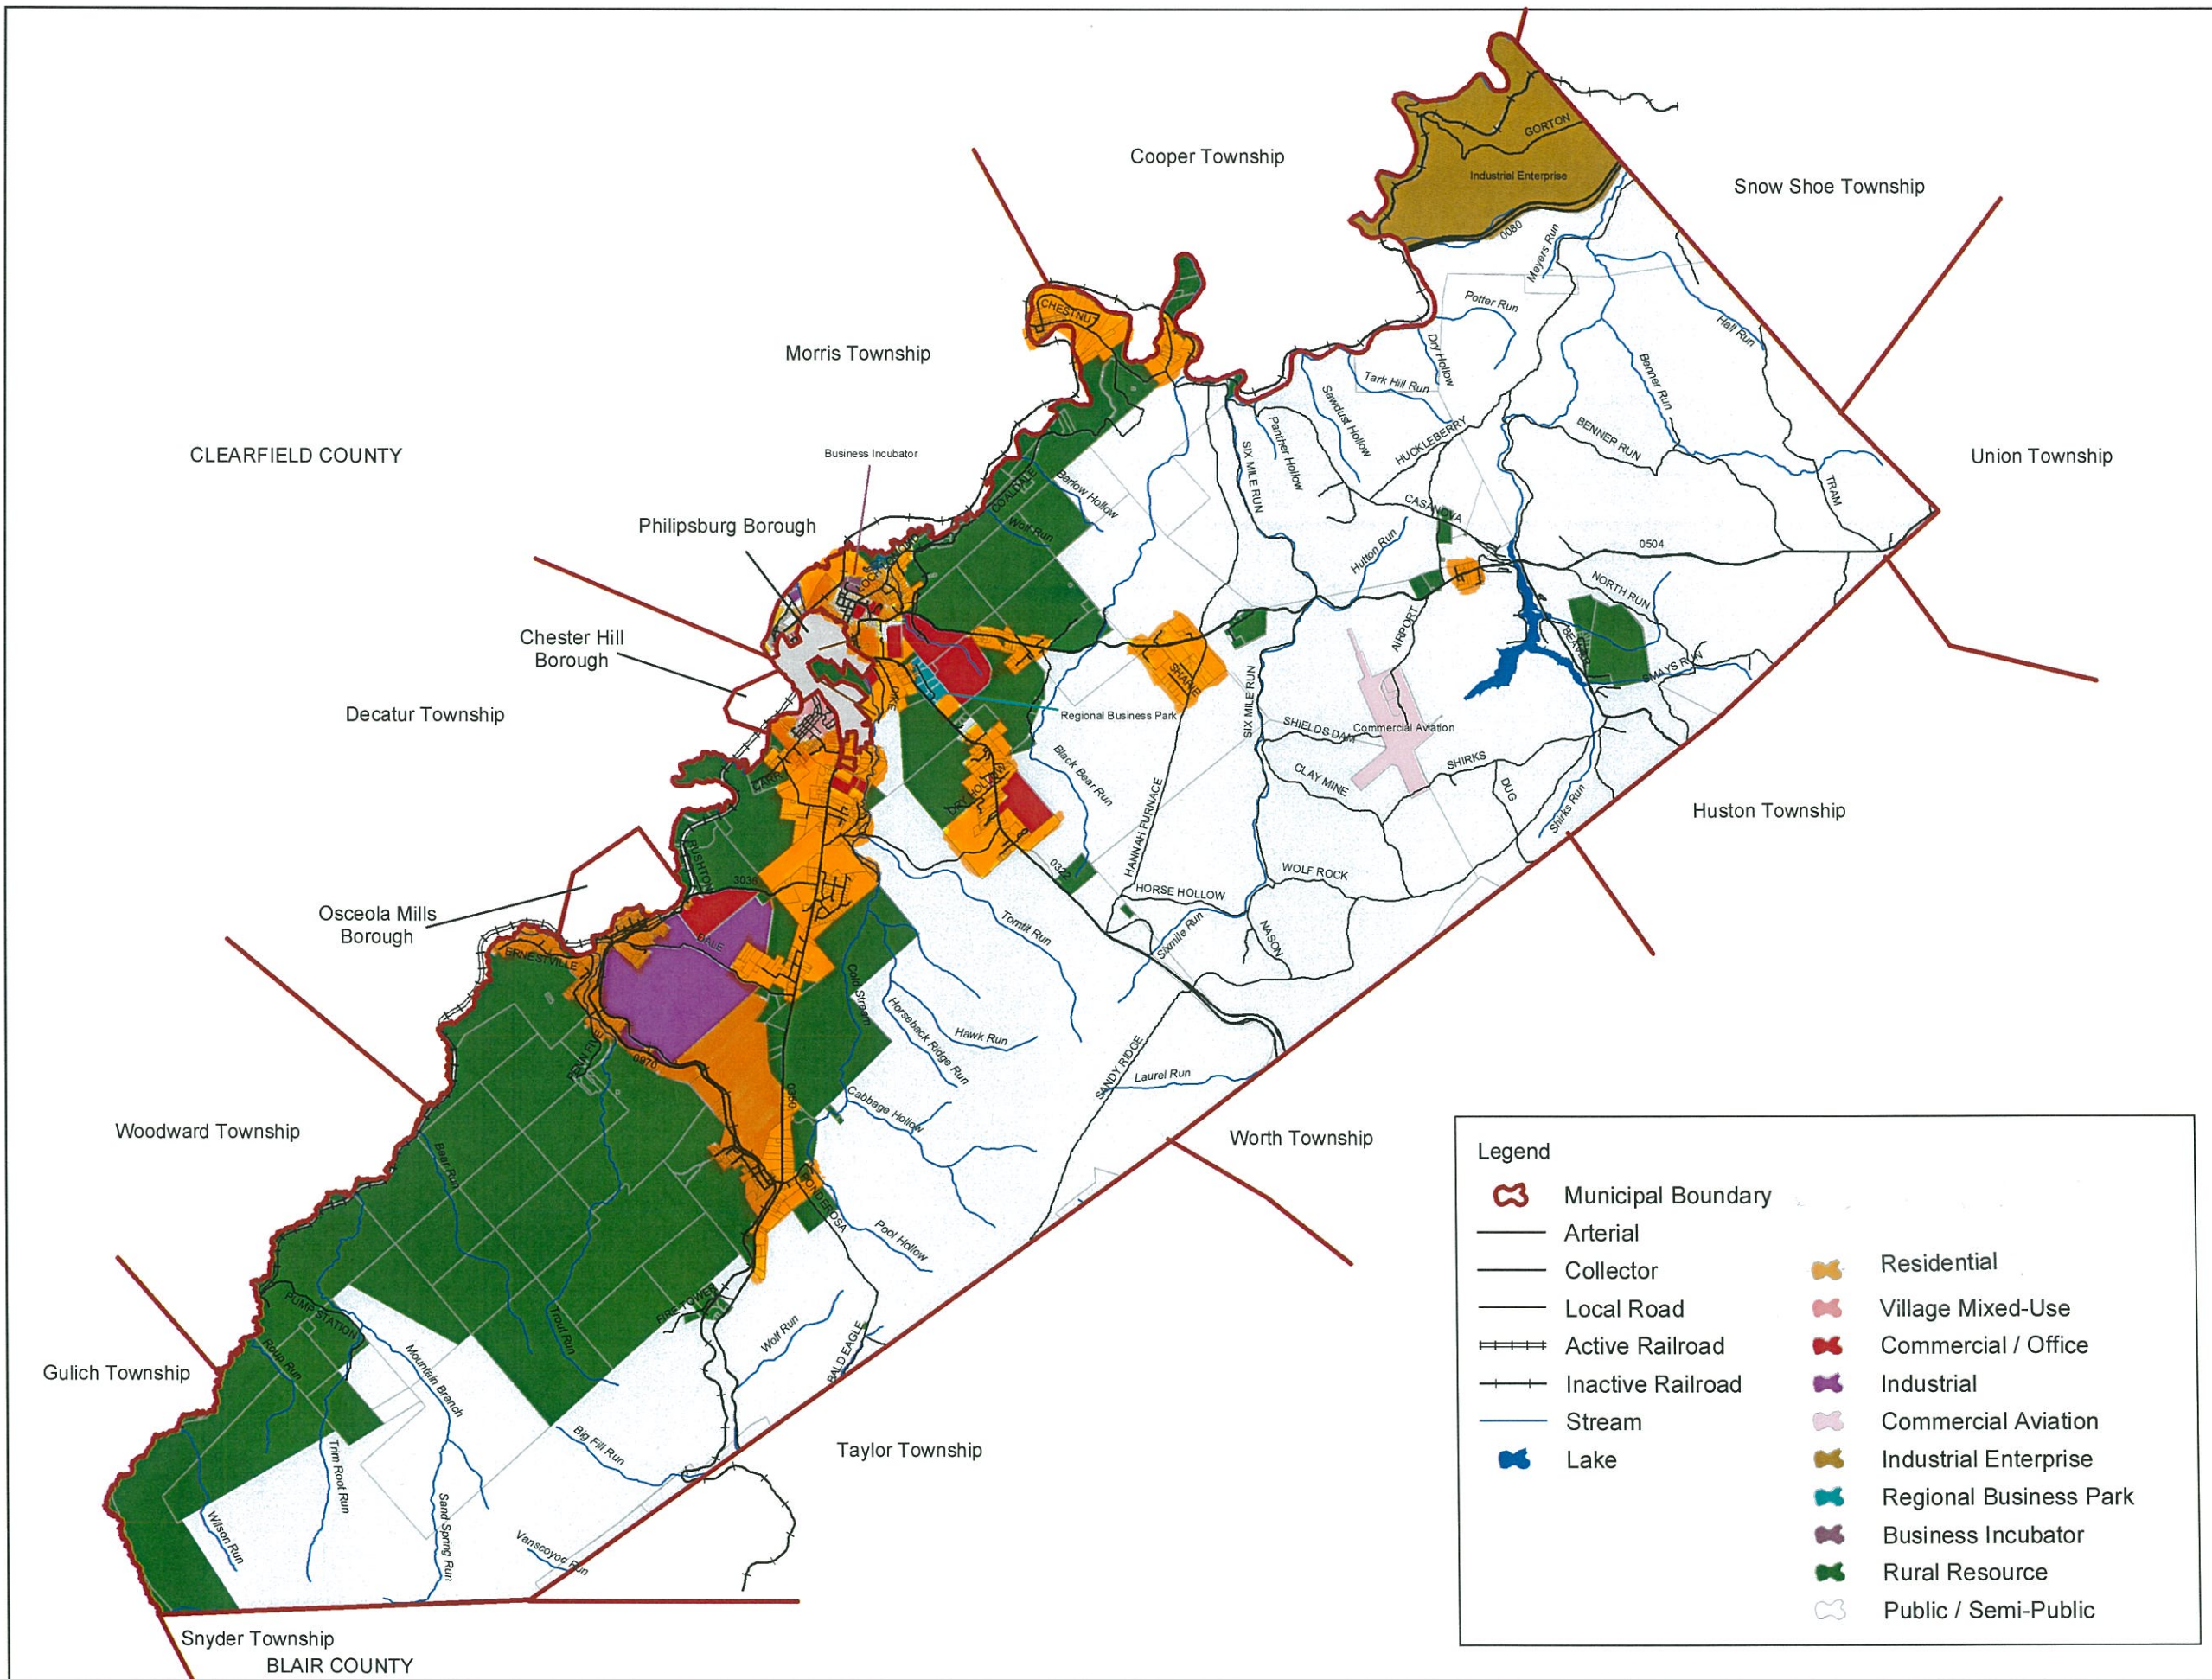

RUSH TOWNSHIP
CENTRE COUNTY, PA
OFFICIAL ZONING MAP
NOVEMBER 27, 2013

ALDER RUN ENGINEERING
107 COAL STREET
OSCEOLA MILLS, Pennsylvania 16666
PHONE: (814) 339-6998
FAX: (814) 339-6266

CLEARFIELD COUNTY

Cooper Township

Snow Shoe Township

Morris Township

Union Township

Philipsburg Borough

Decatur Township

Huston Township

Chester Hill Borough

Osceola Mills Borough

Worth Township

Woodward Township

Gulich Township

Taylor Township

Snyder Township
BLAIR COUNTY